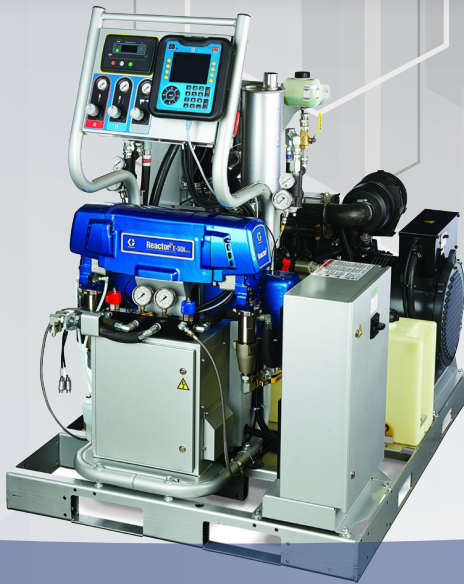

SPRAY POLY PARTS

Special package prices listed below are equal to getting a FREE Spray Gun and 4 FREE 50' Hoses! (Additional Discounts May Apply.)

(850) 640-0285
or
(205) 639-3056

www.spraypolyparts.com